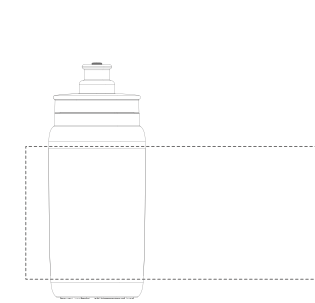

FLY

THE LIGHTEST SPORT BOTTLE AVAILABLE WORLDWIDE

Fly is the lightest sports bottle available worldwide.

Its record 51 grams-only weight (550 ml) is achieved through its variable thickness.

Fly is made in odorless, soft and durable plastic material, the result of an experimental research project conducted by Elite.

Coupled to its enhanced squeezability, the Fly bottle is characterized by an innovative cap design that features a high-flow, taste-free nozzle made to ensure high fluid delivery.

All materials conform to EC and FDA regulations for food contact materials.

Capacity:
550 ml / 20 oz
750 ml / 26 oz

Diameter:
74 mm / 2,91"

TECH INFO

Capacity: 550 ml / 20 oz
Height: 185 mm / 7,29"
Printable area: 232x102 mm / 9,13"x 4,01"

TECH INFO

Capacity: 750 ml / 26 oz
Height: 226 mm / 8,90"
Printable area: 232x102 + 232x8 mm / 9,13"x 4,01"+9,13"x0,31"