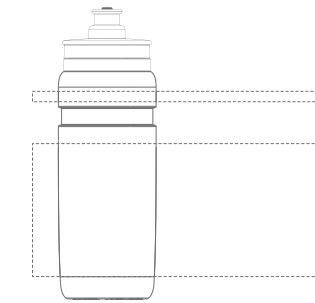

Capacity:
550 ml / 20 oz
750 ml / 26 oz

Diameter:
74 mm / 2,91"

TECH INFO

Capacity: 550 ml / 20 oz
Height: 185 mm / 7,29"
Printable area: 232x102 mm / 9,13"x 4,01"

TECH INFO

Capacity: 750 ml / 26 oz
Height: 226 mm / 8,90"
Printable area: 232x102 + 232x8 mm / 9,13"x 4,01"+9,13"x0,31"

COLOR BOTTLE

■ 500-1000

COLOR BOTTLE

■ 1000-3000

COLOR BOTTLE

■ > 3000

COLOR CAP

■ 500-1000